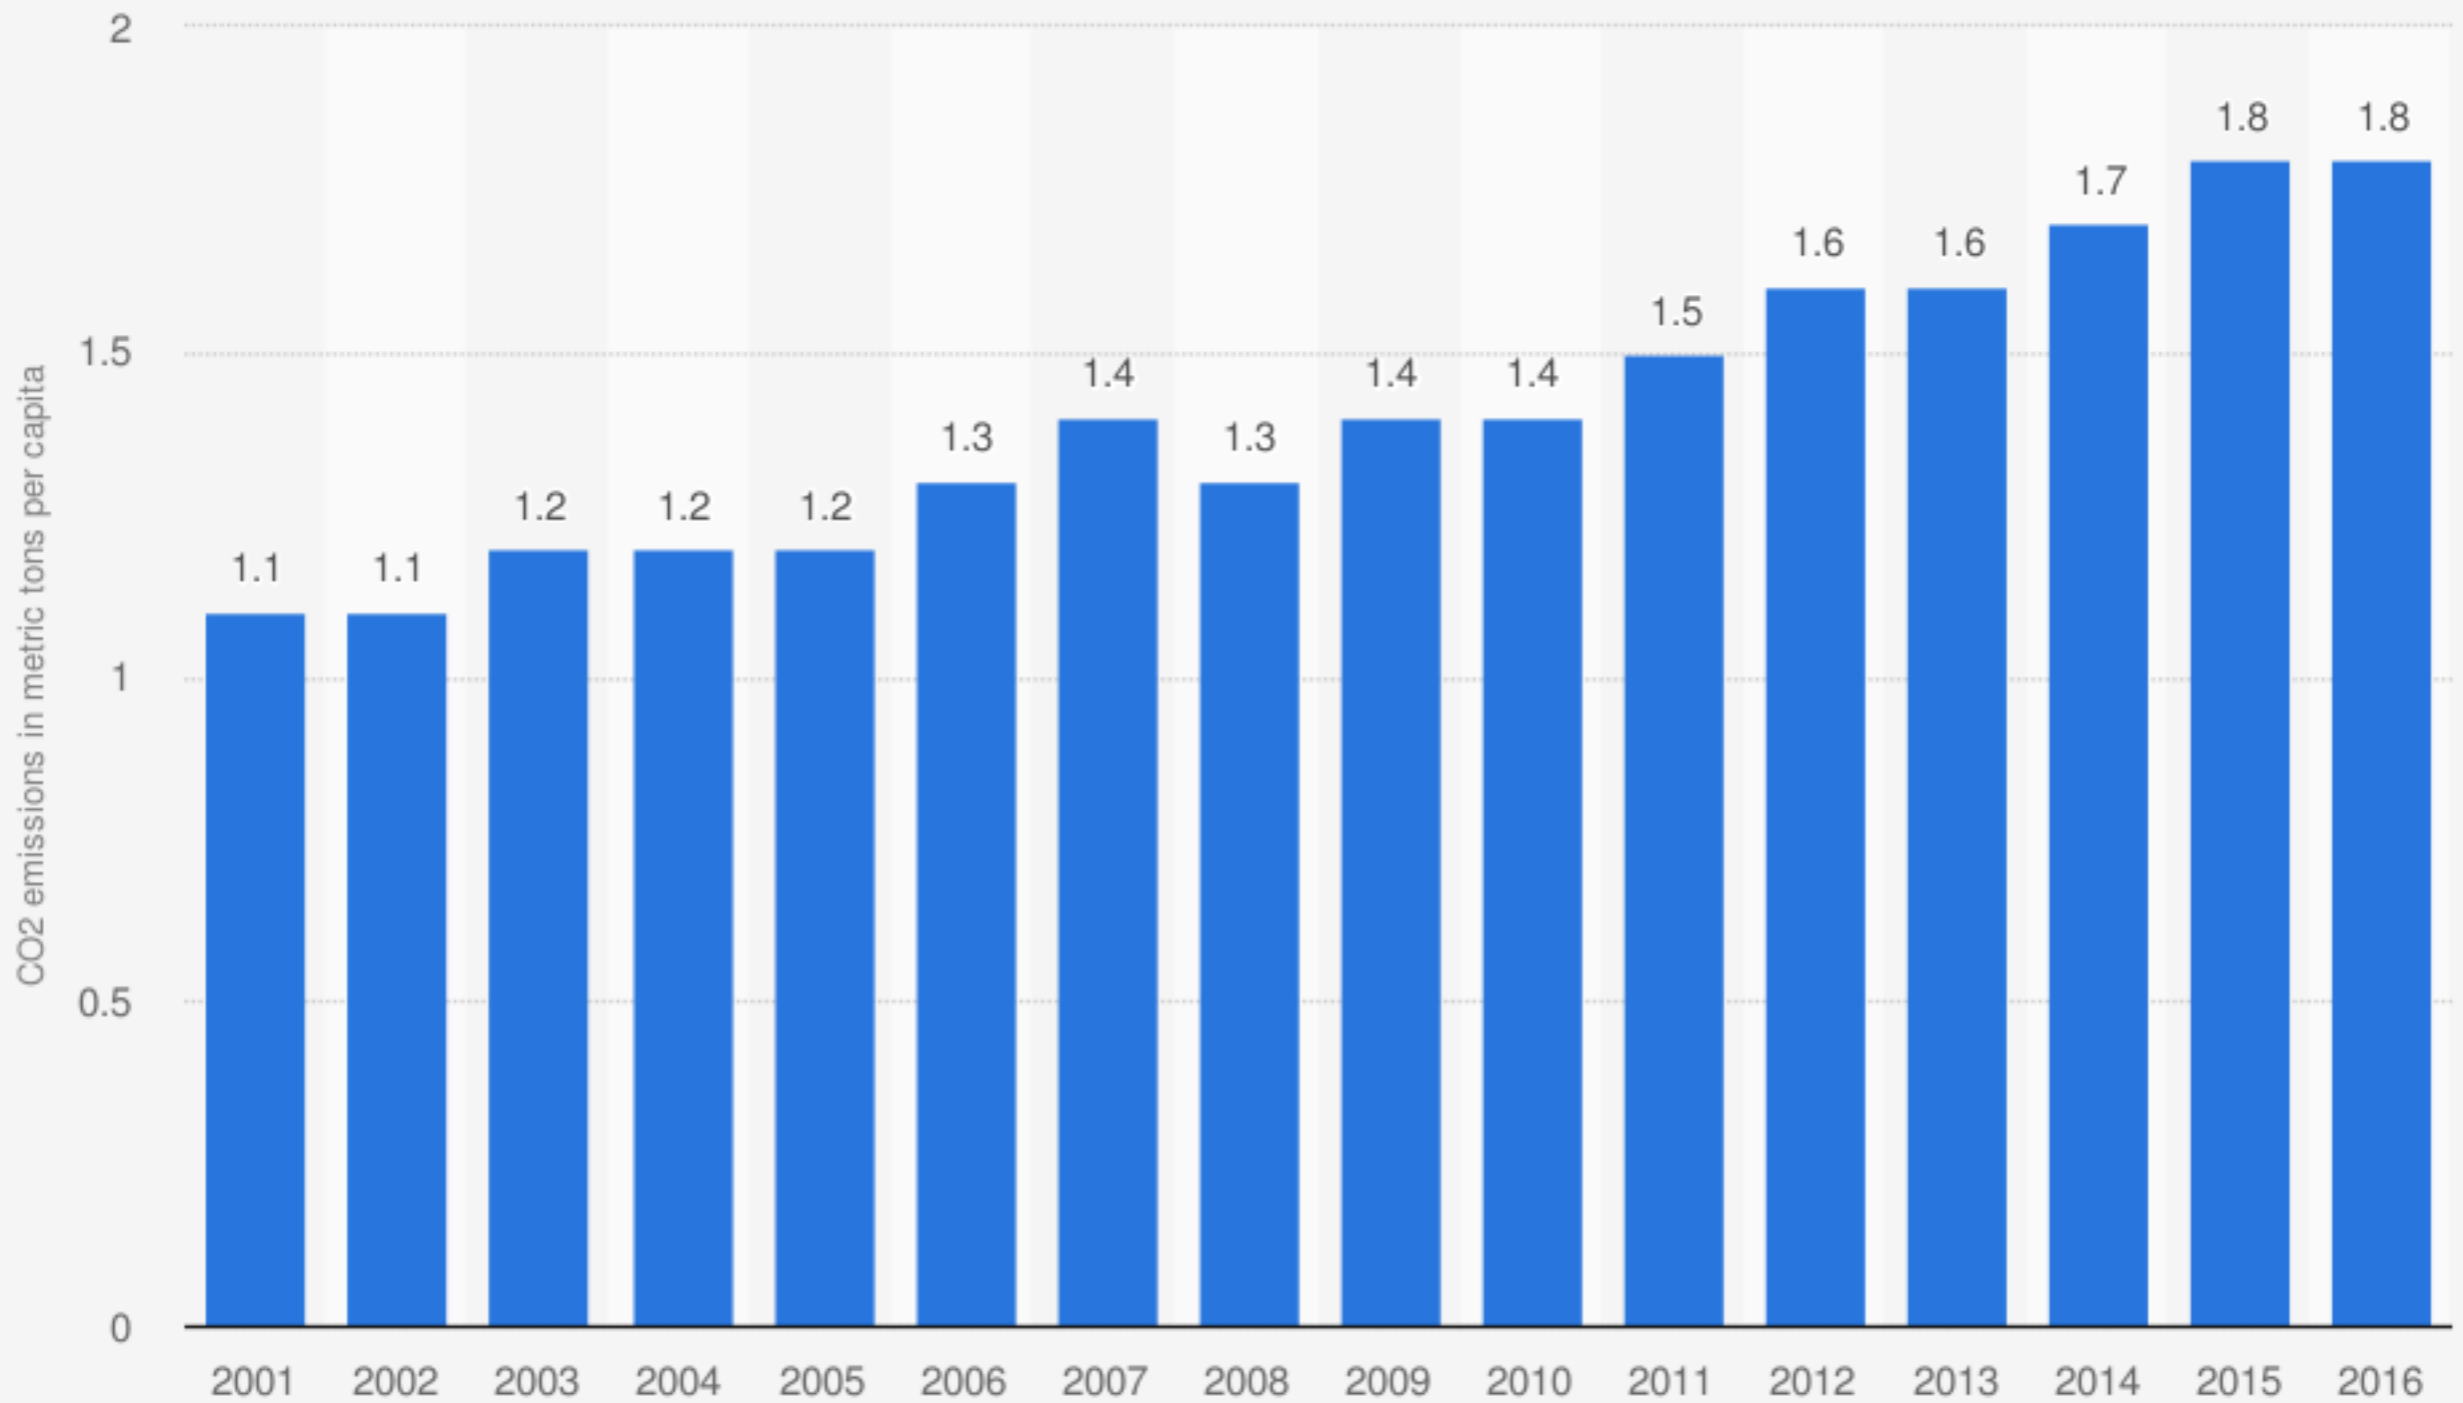

# Carbon dioxide (CO2) emissions in India from 2001 to 2016 (in metric tons per capita)